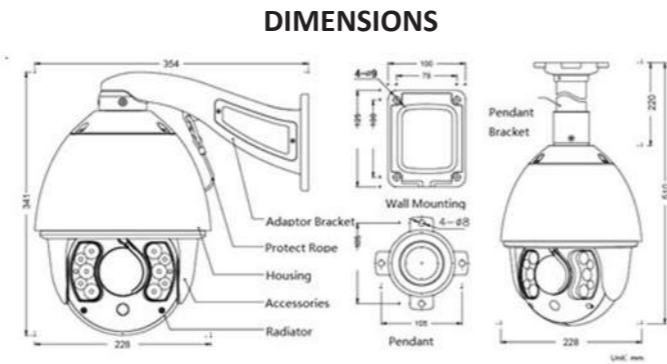

Auto Cruising	8 groups (32 Preset/group)
Auto Scan	8 groups (setup left and right boundary)
Pattern Scanning	4 groups
Auto-tracking	Optional
Wiper	Optional
Bracket	Wall mount/ Pendant mount
Junction Box	Optional
OSD Menu	English/Chinese
Timing function	Support
Alarm	7 inputs/ 2 outputs (Optional)
Power Supply	DC12V±10%
Power consumption	≤50W
Working Temp	-35°C +60°C
Working Humidity	<95%, no condensing
Protection Level	IP66, the secondary lightning protection, 3000V anti-surge design

PR-IP 9800 IP Series